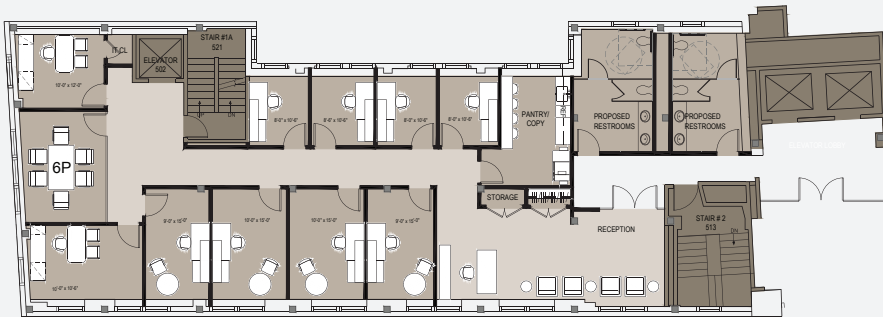

PHILIPS INTERNATIONAL

Floor 5 : Single Tenant Test-Fit

5

13,400 RSF

12' 6" Ceiling Height approximately

For more leasing information, please contact:

Michael Robbins
(212) 951-3828 mrobbins@pihc.com

N O R T H P A R K

PHILIPS INTERNATIONAL

Floor 5 : Multi-Tenant Test-Fits

12' 6" Ceiling Height approximately

Multi-Tenant - North Floor Test-Fit : 4,776 RSF

Multi-Tenant - North Floor Test-Fit (2) : 4,776 RSF

Multi-Tenant - South Floor Test-Fit : 8,601 RSF