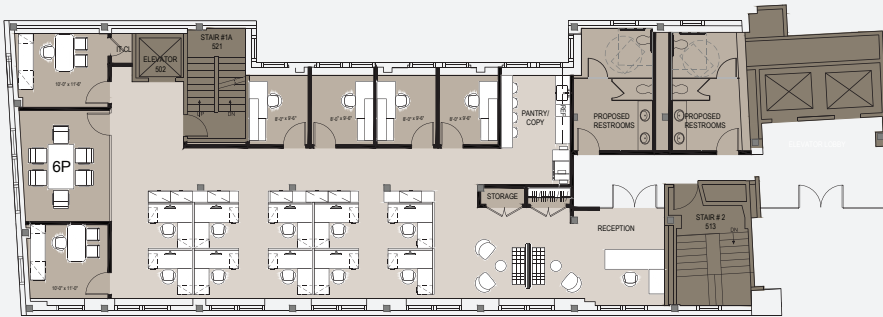

Floor 5 : Core & Shell

5

13,400 RSF

12' 3" Ceiling Height

For more leasing information, please contact:

Michael Robbins

(212) 951-3828 mrobbins@pihc.com

N O R T H P A R K

PHILIPS INTERNATIONAL

Floor 5 : Single Tenant Test-Fit

5

13,400 RSF

12' 6" Ceiling Height approximately

For more leasing information, please contact:

Michael Robbins
(212) 951-3828 mrobbins@pihc.com

N O R T H P A R K

PHILIPS INTERNATIONAL

Floor 5 : Multi-Tenant Test-Fits

12' 6" Ceiling Height approximately

Multi-Tenant - North Floor Test-Fit : 4,776 RSF

Multi-Tenant - North Floor Test-Fit (2) : 4,776 RSF

Multi-Tenant - South Floor Test-Fit : 8,601 RSF