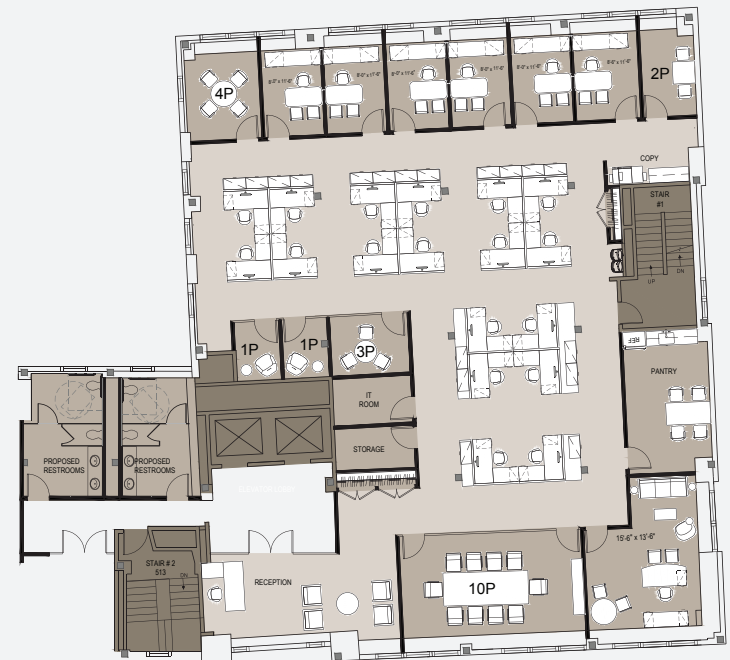

Floor 5 : Core & Shell

5

13,400 RSF

12' 3" Ceiling Height

For more leasing information, please contact:

Michael Robbins

(212) 951-3828 mrobbins@pihc.com

N O R T H P A R K

PHILIPS INTERNATIONAL

Floor 5 : Single Tenant Test-Fit

5

13,400 RSF

12' 6" Ceiling Height approximately

For more leasing information, please contact:

Michael Robbins
(212) 951-3828 mrobbins@pihc.com

N O R T H P A R K

PHILIPS INTERNATIONAL

Floor 5 : Multi-Tenant Test-Fits

12' 6" Ceiling Height approximately

Multi-Tenant - North Floor Test-Fit : 4,776 RSF

Multi-Tenant - North Floor Test-Fit (2) : 4,776 RSF

Multi-Tenant - South Floor Test-Fit : 8,601 RSF