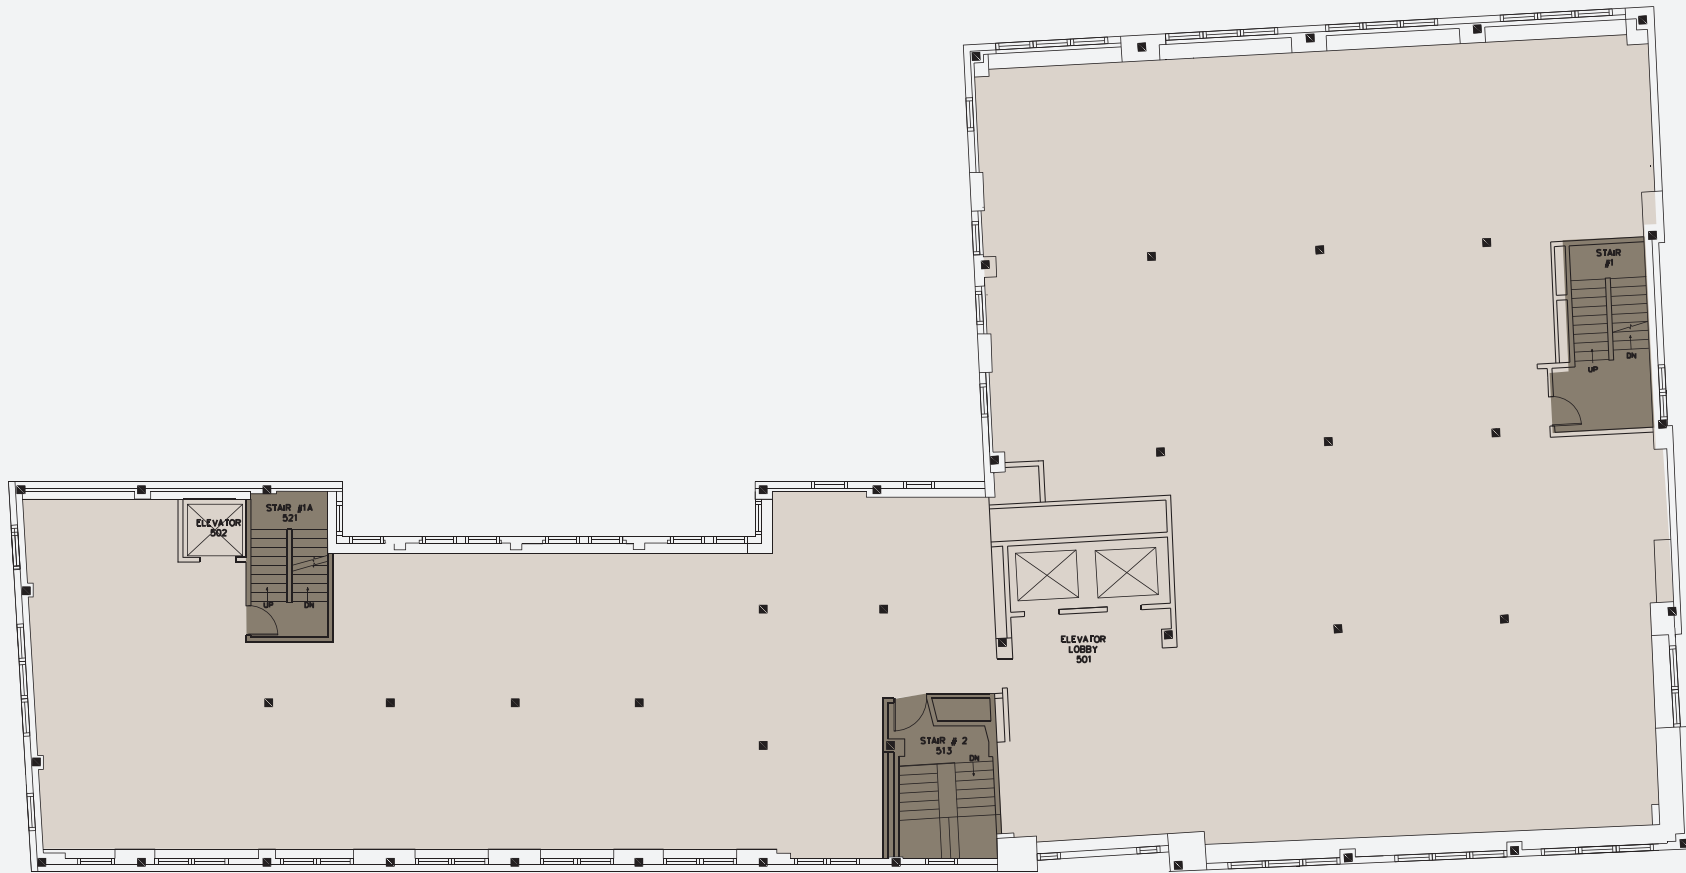

Floor 5 : Core & Shell

5

13,400 RSF

12' 3" Ceiling Height

For more leasing information, please contact:

Michael Robbins

(212) 951-3828 mrobbins@pihc.com

N O R T H P A R K

PHILIPS INTERNATIONAL

Floor 5 : Single Tenant Test-Fit

5

13,400 RSF

12' 6" Ceiling Height approximately

For more leasing information, please contact:

Michael Robbins
(212) 951-3828 mrobbins@pihc.com

N O R T H P A R K

PHILIPS INTERNATIONAL

Floor 5 : Multi-Tenant Test-Fits

12' 6" Ceiling Height approximately

Multi-Tenant - North Floor Test-Fit : 4,776 RSF

Multi-Tenant - North Floor Test-Fit (2) : 4,776 RSF

Multi-Tenant - South Floor Test-Fit : 8,601 RSF