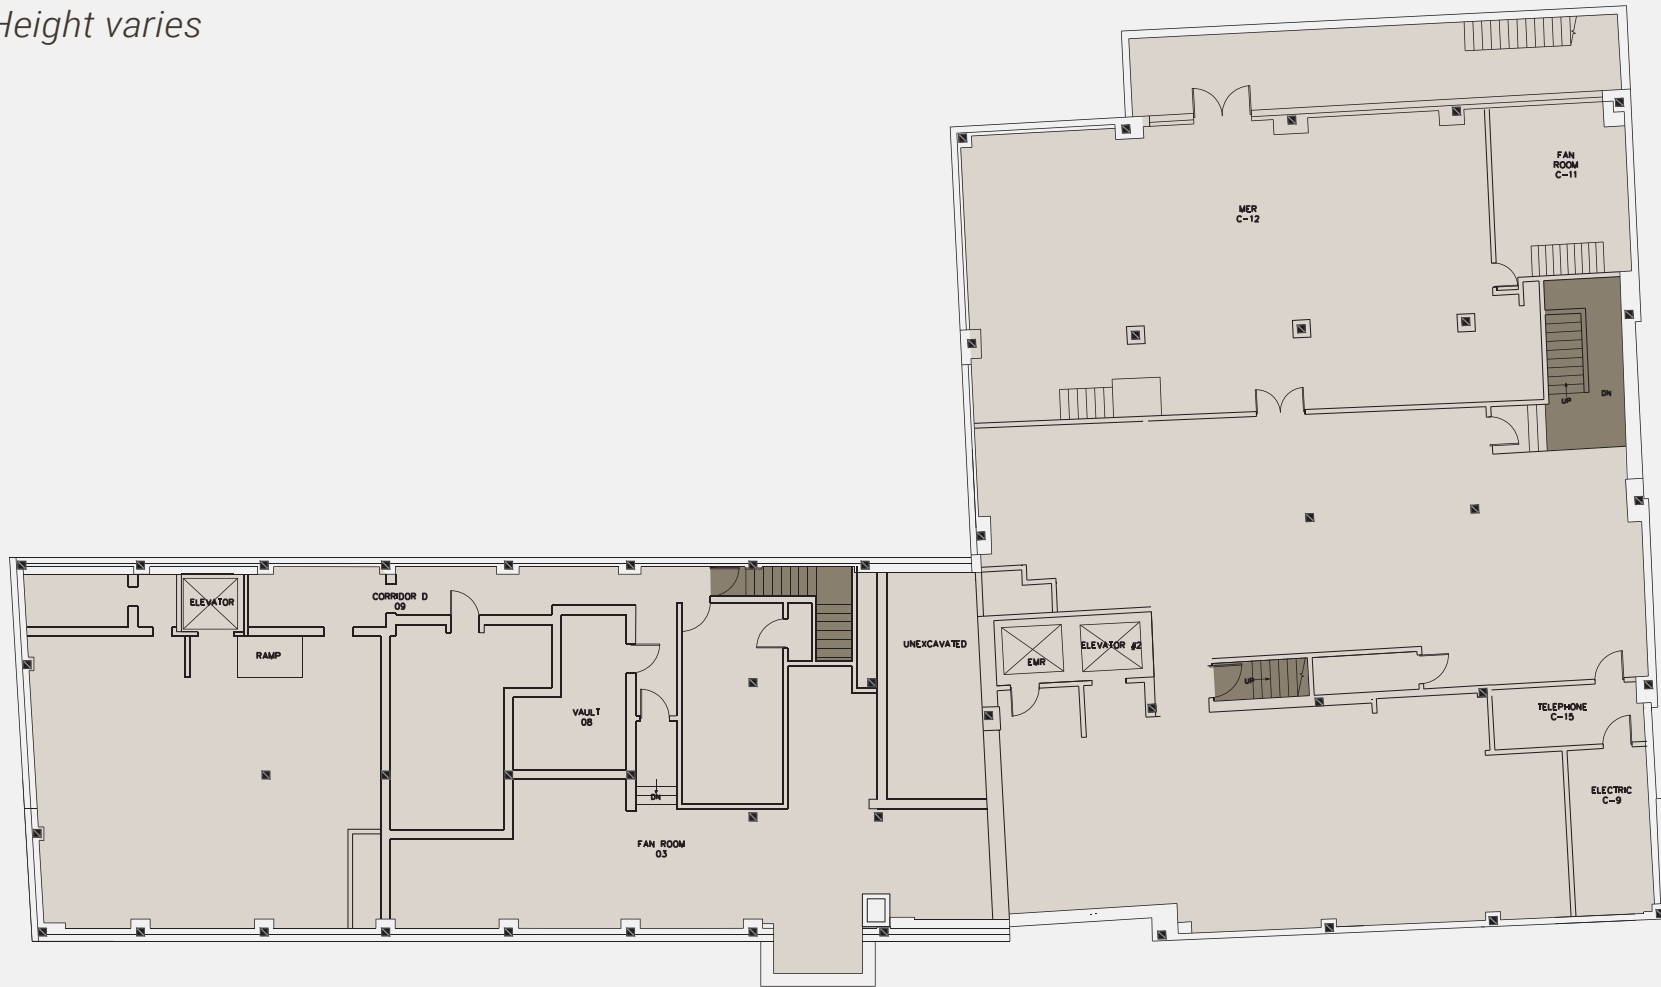

Lower Level : Core & Shell

7,430 RSF

Ceiling Height varies

For more leasing information, please contact:

Michael Robbins

(212) 951-3828 mrobbins@pihc.com

N O R T H P A R K

PHILIPS INTERNATIONAL